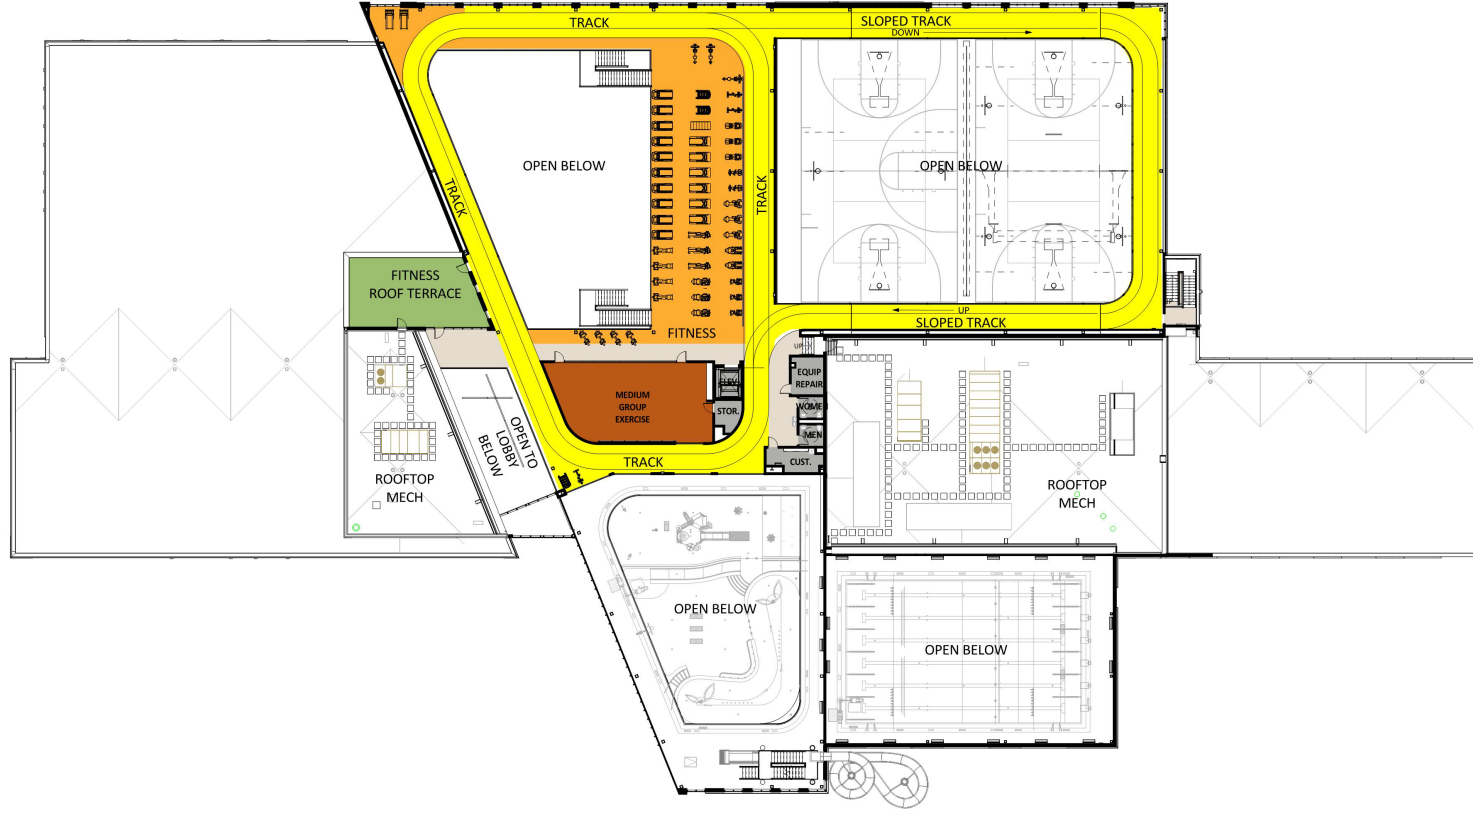

1

2

3

4

5

6

A

B

C

D

E

F

MEZZANINE FLOOR PLAN
SCALE | 1/16" = 1'-0"

REVISIONS

No.	Description	Date